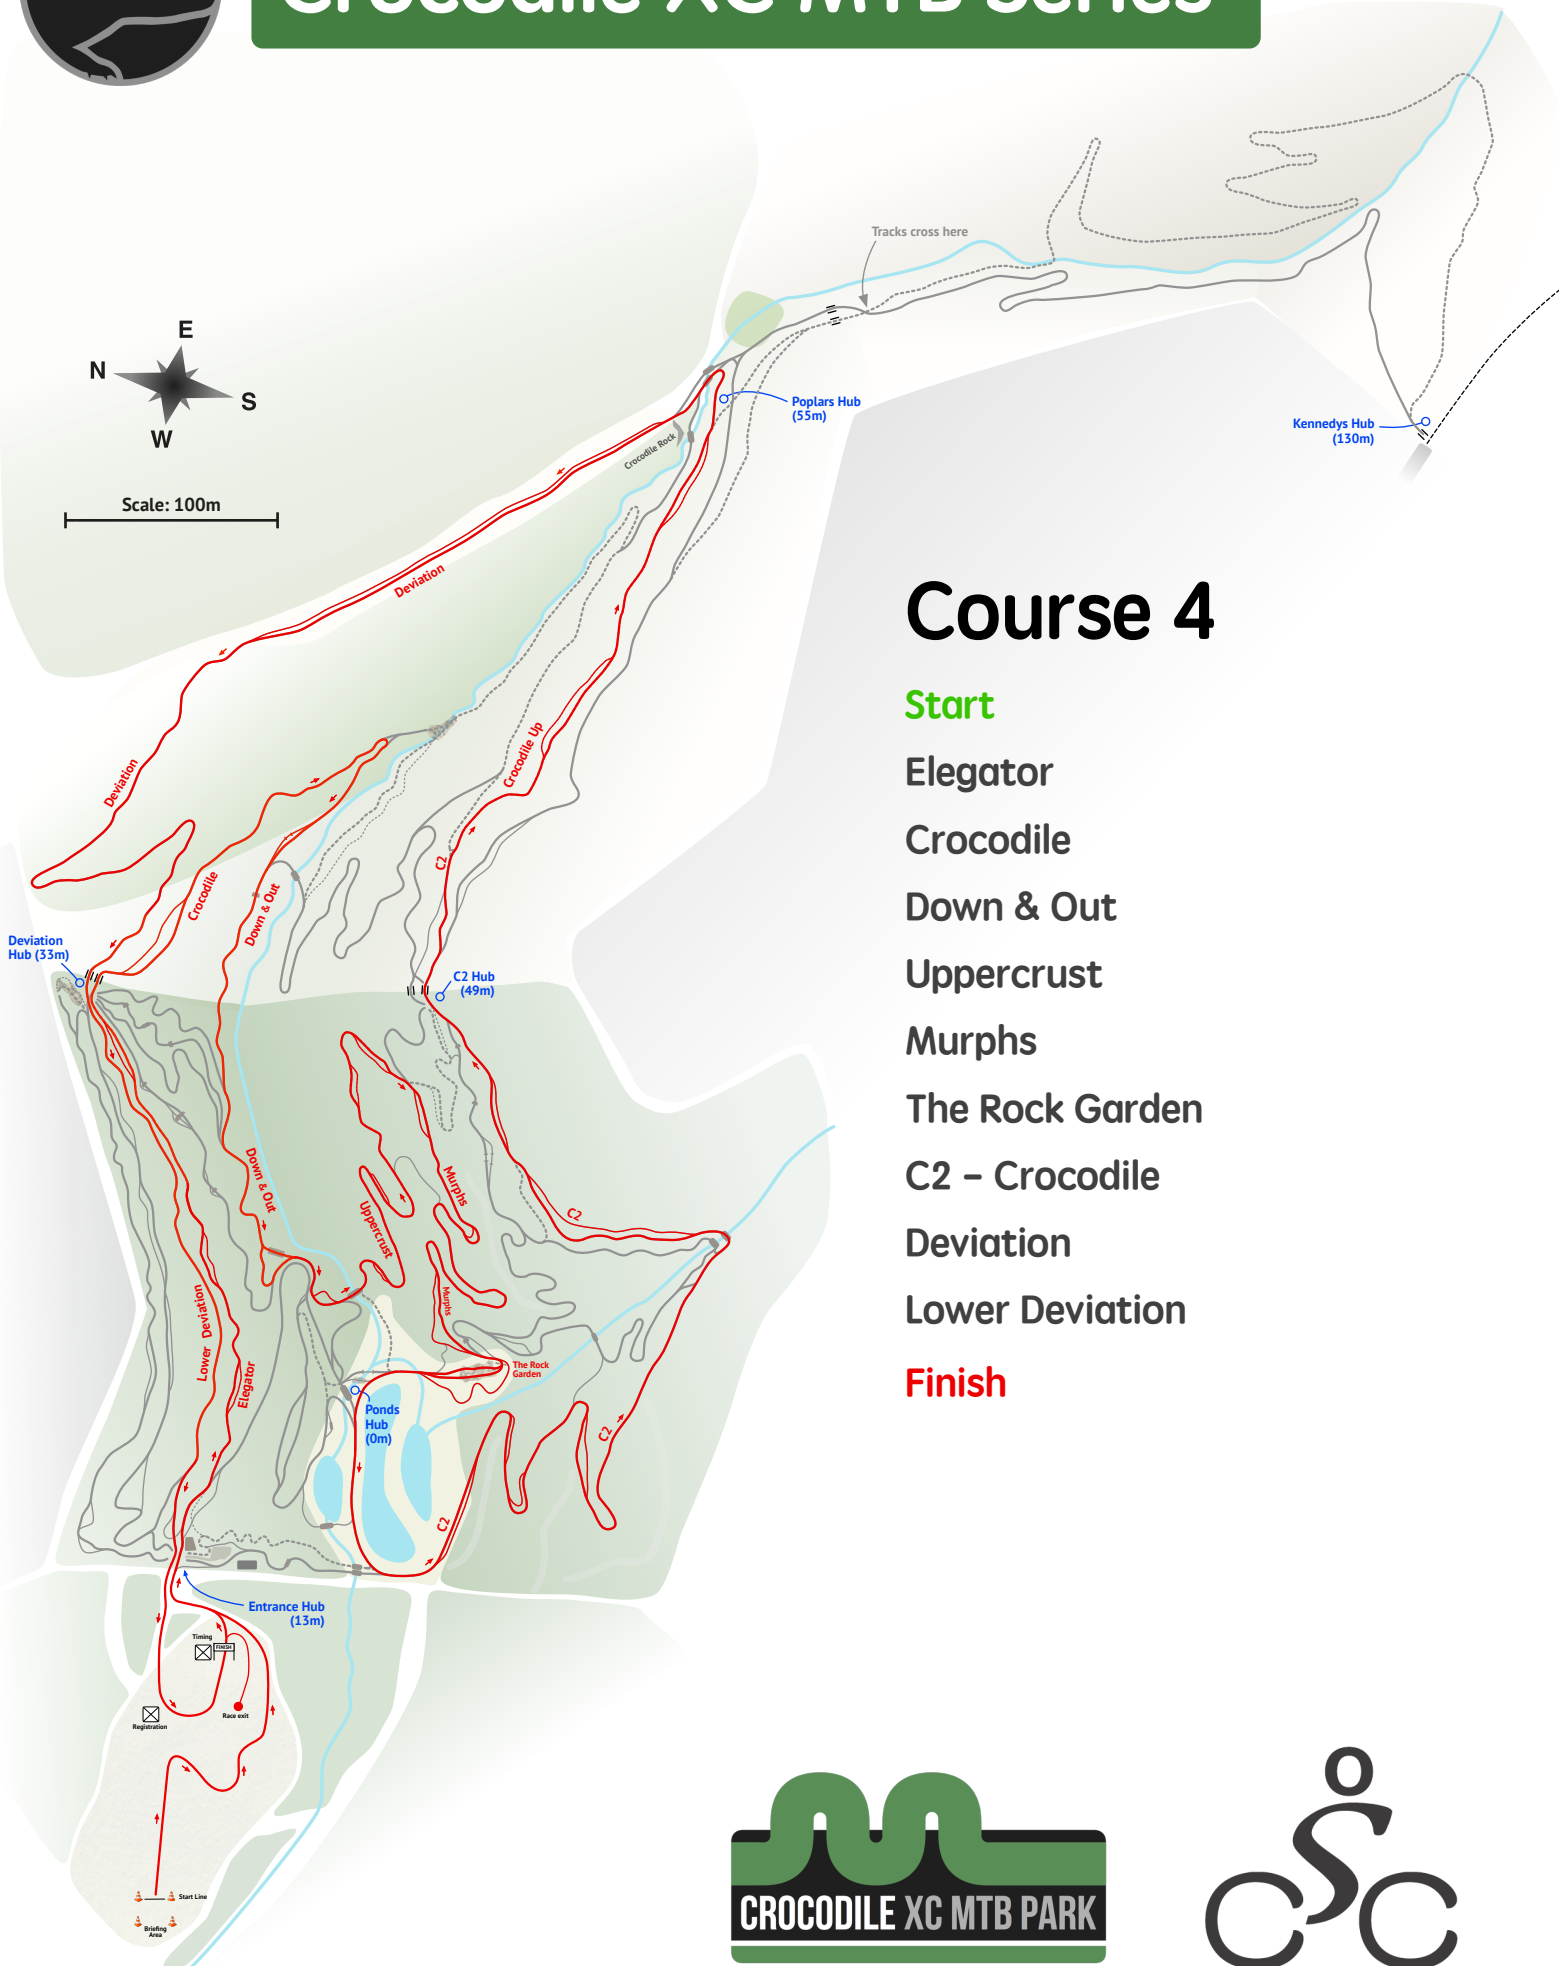

# Crocodile XC MTB Series

Scale: 100m

## Course 4

**Start**

- Elegator
- Crocodile
- Down & Out
- Uppercrust
- Murphys
- The Rock Garden
- C2 - Crocodile
- Deviation
- Lower Deviation

**Finish**

CHRISTCHURCH  
SINGLETRACK CLUB

[www.singletrack.org.nz](http://www.singletrack.org.nz)